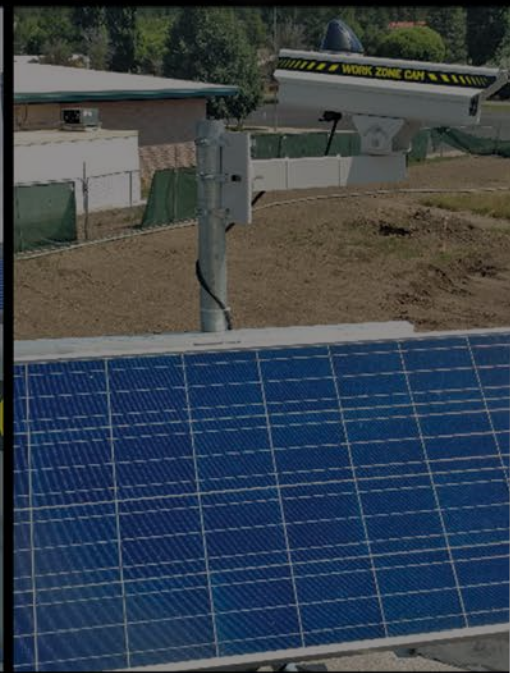

WORK ZONE CAM

Professional Time-Lapse Cameras

Product
Catalog

Contact Us +877-ZONE-101 (877-966-3101)
www.workzonecam.com