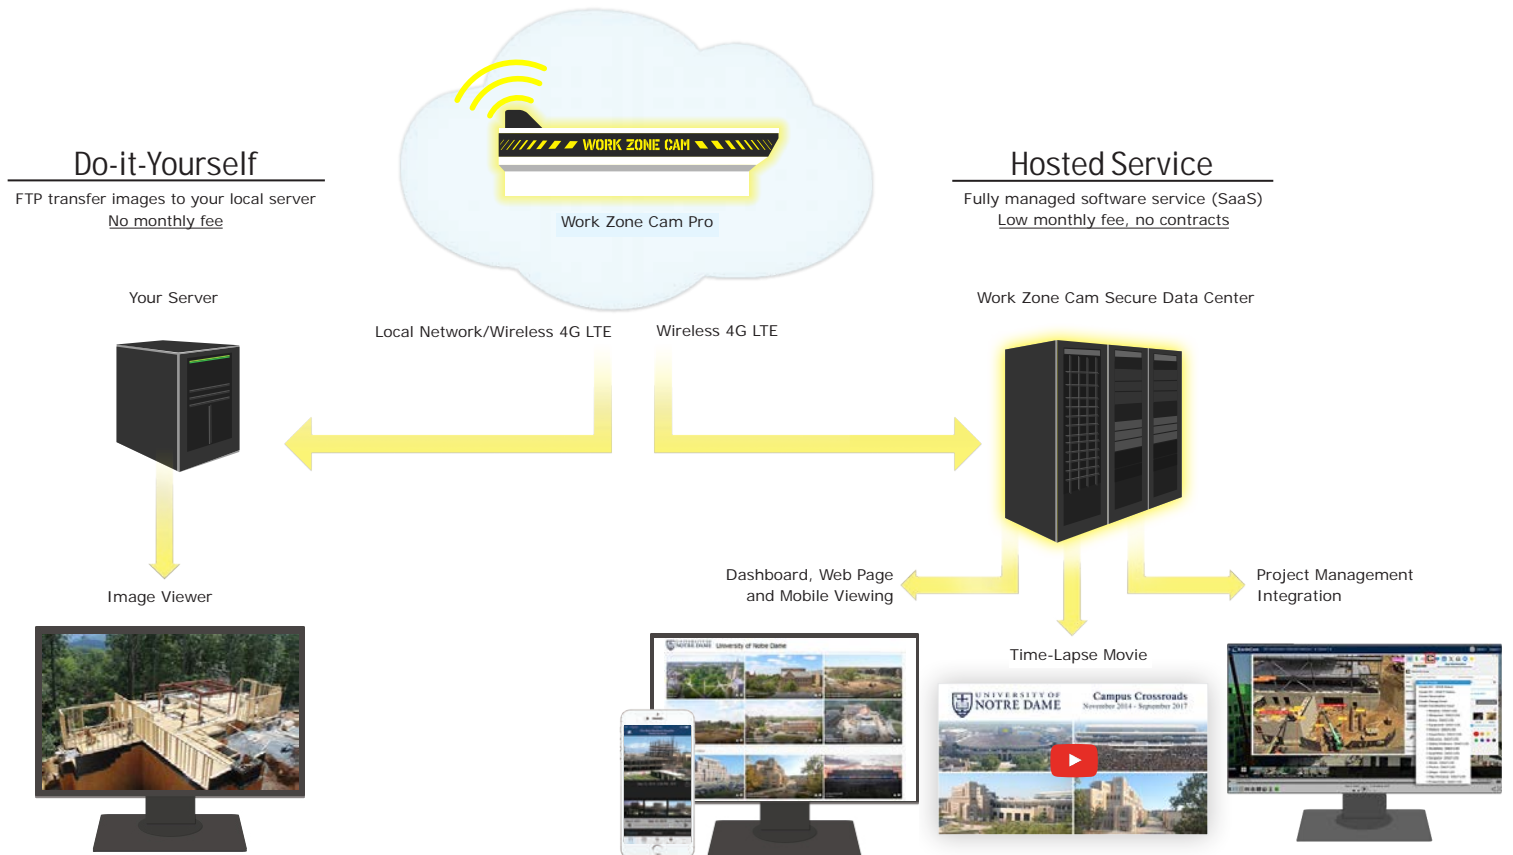

WORK ZONE CAM

Professional Time-Lapse Cameras

Product
Catalog

Contact Us +877-ZONE-101 (877-966-3101)
www.workzonecam.com

WORK ZONE CAM

Work Zone Cam Pro Professional Time-Lapse Camera

- 24 MP DSLR Photography
- 4K Time-Lapse
- Wireless 4G LTE

Rent or Buy

Plug and Play • Solar Power Kit Available

How it Works

Plug and Play • Wireless 4G Jobsite Camera • Easy to Install and Relocate

WORK ZONE CAM

Our All-Inclusive Services Feature

Multi-Project Dashboard

Control Center Vault – End of Project Digital File

Control Center Vault is your exclusive package containing all of your end-of-project deliverables including all your project images, files and data along with a free version of our software. An intuitive timeline bar lets you locate any jobsite image long after your project is complete. EarthCam also delivers a high-resolution AI-edited time-lapse video of your project.

5.

Super Wide Angle Lens

- 10-22mm (102.4 - 63.8 degree angle of view)
- 1:6.7 magnification
- Compact and lightweight

6.

Transport Case

- Ultra-high impact copolymer
- Custom foam die cut to secure the camera system
- Double throw latches and stainless steel padlock protectors