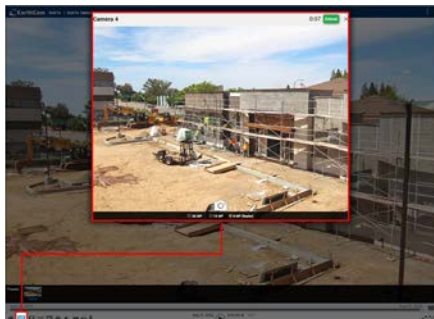

Control Center Vault – End of Project Digital File

Control Center Vault is your exclusive package containing all of your end-of-project deliverables including all your project images, files and data along with a free version of our software. An intuitive timeline bar lets you locate any jobsite image long after your project is complete. EarthCam also delivers a high-resolution AI-edited time-lapse video of your project.