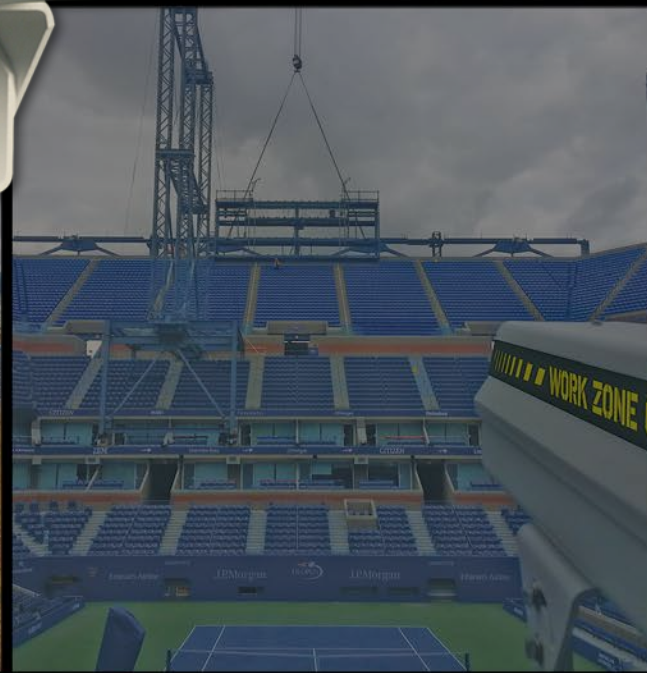

WORK ZONE CAM

Professional Time-Lapse Cameras

Product
Catalog

Contact Us +877-ZONE-101 (877-966-3101)
www.workzonecam.com